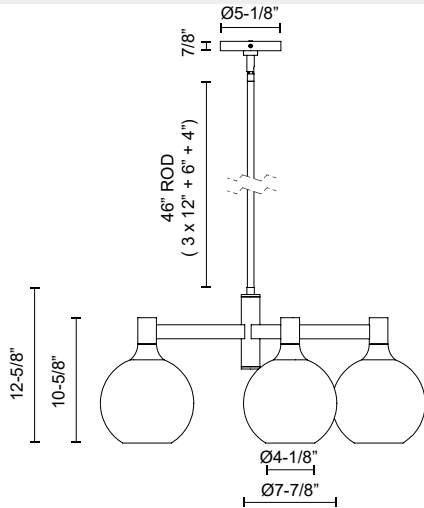

alora mood

P. 1.855.855.8926

CANADA: 19054 28TH Avenue Surrey - BC V3Z 6M3

USA: 3035 E. Lone Mountain Rd - Las Vegas, NV, 89081

CASTILLA CH506129

FIXTURE DIMENSIONS	D29-1/2" x H12-5/8"
LAMP TYPE	E26
MAX WATTAGE	60W
BULB QTY	5
BULBS INCLUDED	No
VOLTAGE	120V
GLASS DETAILS	Clear Glass or Opal Glass
MATERIAL	Glass; Steel;
ROD LENGTH	46" Max (3x12" + 1x6" + 1x4")
DIAMETER OF ROD	3/4"
WIRE LENGTH	60"
MINIMUM HANG HEIGHT	20"
SLOPED CEILING ADAPTABLE	Yes, Up to 45 Degrees
LOCATION	Dry
CANOPY DIMENSIONS	D5-1/8" x H7/8"
BRAND	Alora Mood

[D - Diameter, L - Length, W - Width, H - Height, E - Extension]

AVAILABLE FINISHES:

CH506129AGCL
Aged Gold/Clear
Glass

CH506129AGOP
Aged Gold/Opal
Matte Glass

CH506129MBCL
Clear Glass/Matte
Black

CH506129MBOP
Matte Black/Opal
Matte Glass