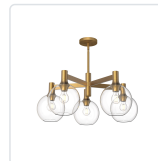

alora mood

P. 1.855.855.8926

CANADA: 19054 28TH Avenue Surrey - BC V3Z 6M3

USA: 3035 E. Lone Mountain Rd - Las Vegas, NV, 89081

CASTILLA CH506129

FIXTURE DIMENSIONS	D29-1/2" x H12-5/8"
LAMP TYPE	E26
MAX WATTAGE	60W
BULB QTY	5
BULBS INCLUDED	No
VOLTAGE	120V
GLASS DETAILS	Clear Glass or Opal Glass
MATERIAL	Glass; Steel;
ROD LENGTH	46" Max (3x12" + 1x6" + 1x4")
DIAMETER OF ROD	3/4"
WIRE LENGTH	60"
MINIMUM HANG HEIGHT	20"
SLOPED CEILING ADAPTABLE	Yes, Up to 45 Degrees
LOCATION	Dry
CANOPY DIMENSIONS	D5-1/8" x H7/8"
BRAND	Alora Mood

[D - Diameter, L - Length, W - Width, H - Height, E - Extension]

AVAILABLE FINISHES:

CH506129AGCL
Aged Gold/Clear
Glass

CH506129AGOP
Aged Gold/Opal
Matte Glass

CH506129MBCL
Clear Glass/Matte
Black

CH506129MBOP
Matte Black/Opal
Matte Glass